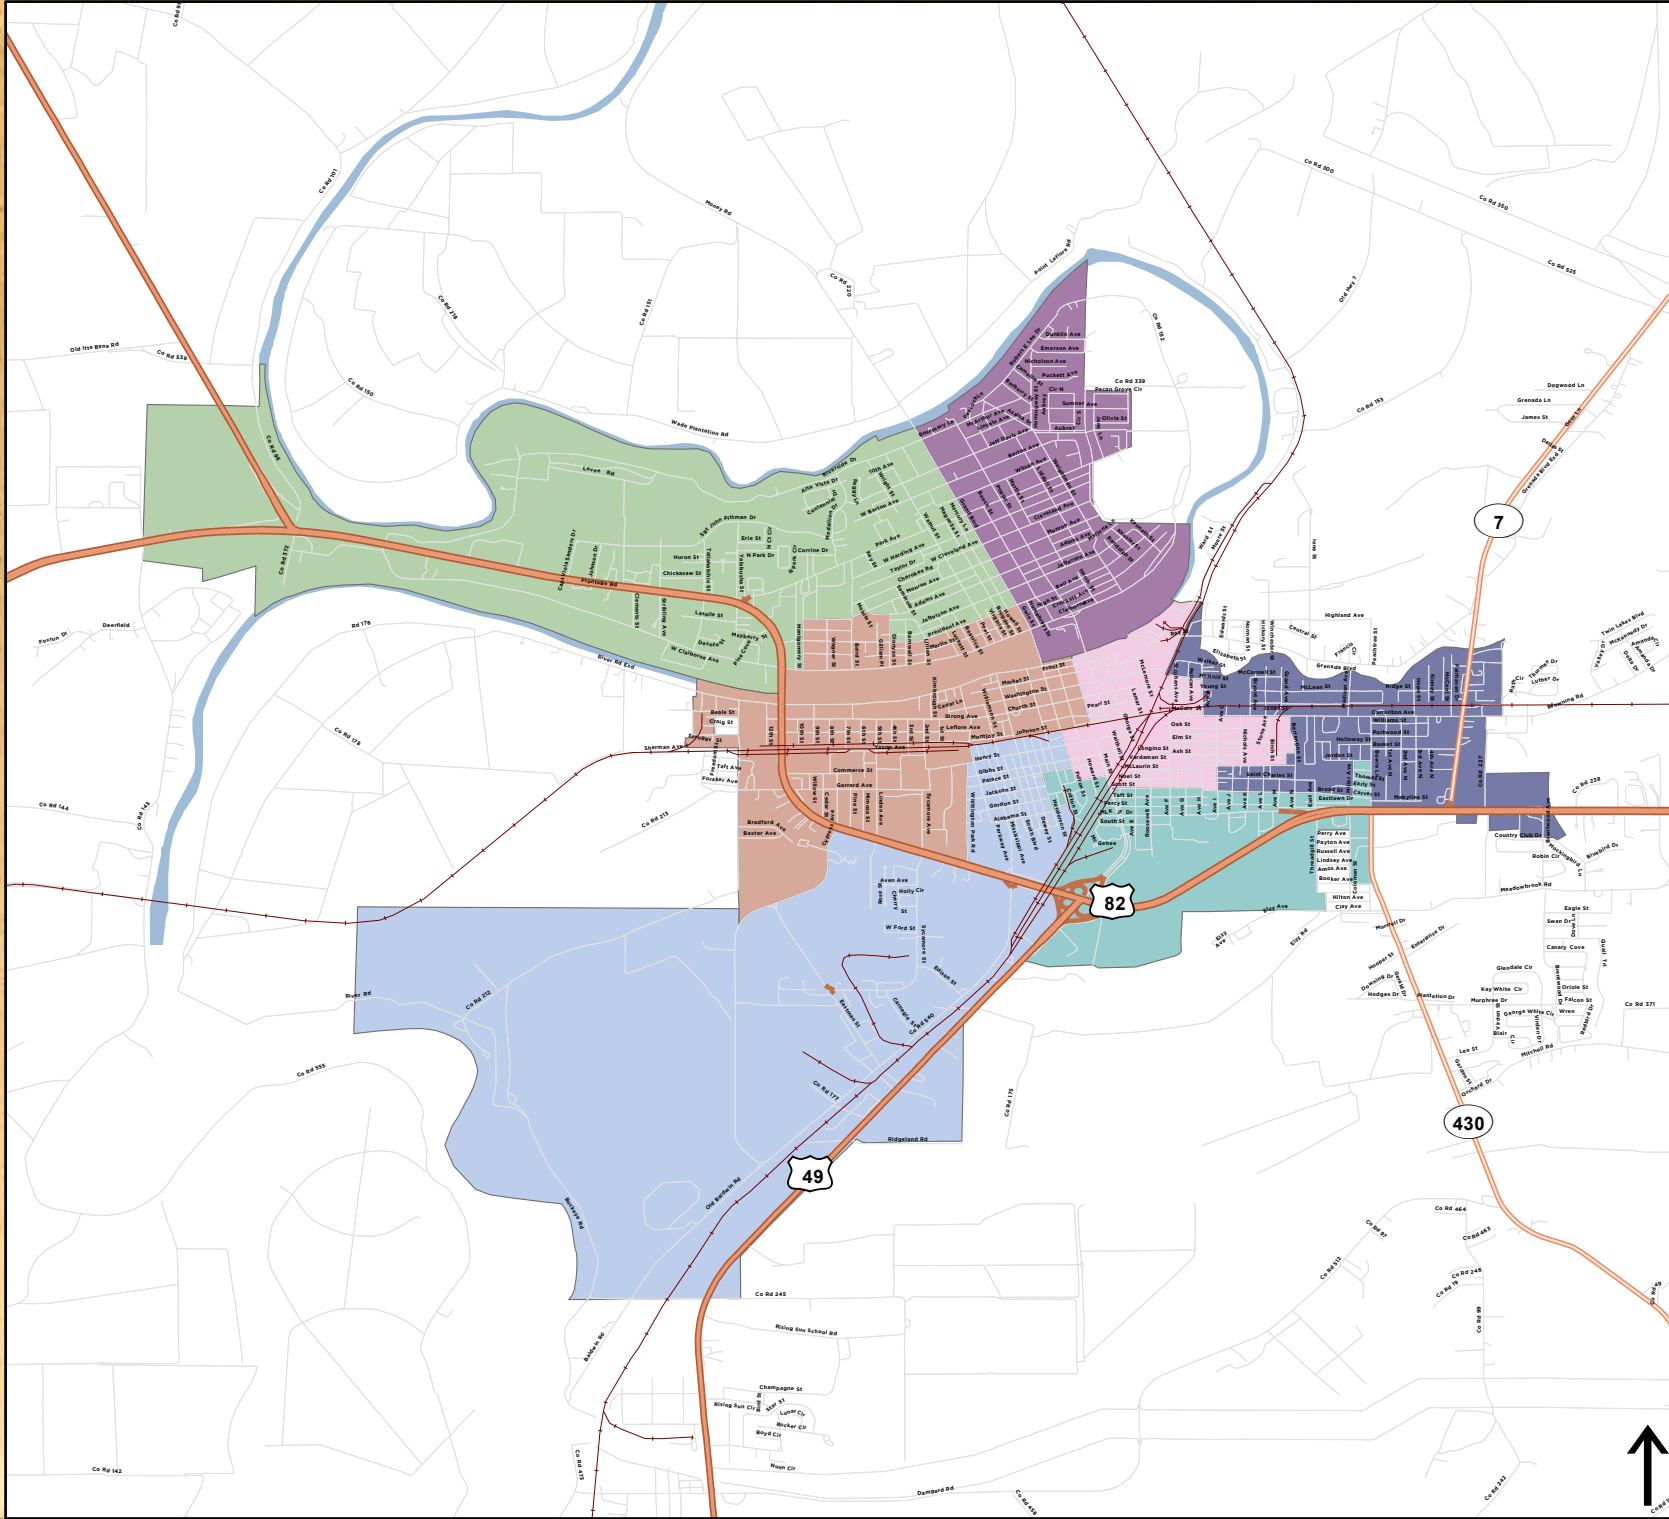

City Wards

City Wards

- Ward 1
- Ward 2
- Ward 3
- Ward 4
- Ward 5
- Ward 6
- Ward 7

All data obtained from City of Greenwood, Mississippi, MDOT, Leflore County, and Mississippi State University GIS. All data displayed on the map is subject to change and not legally binding.

Last Updated 12/7/2012

1 inch = 1 mile